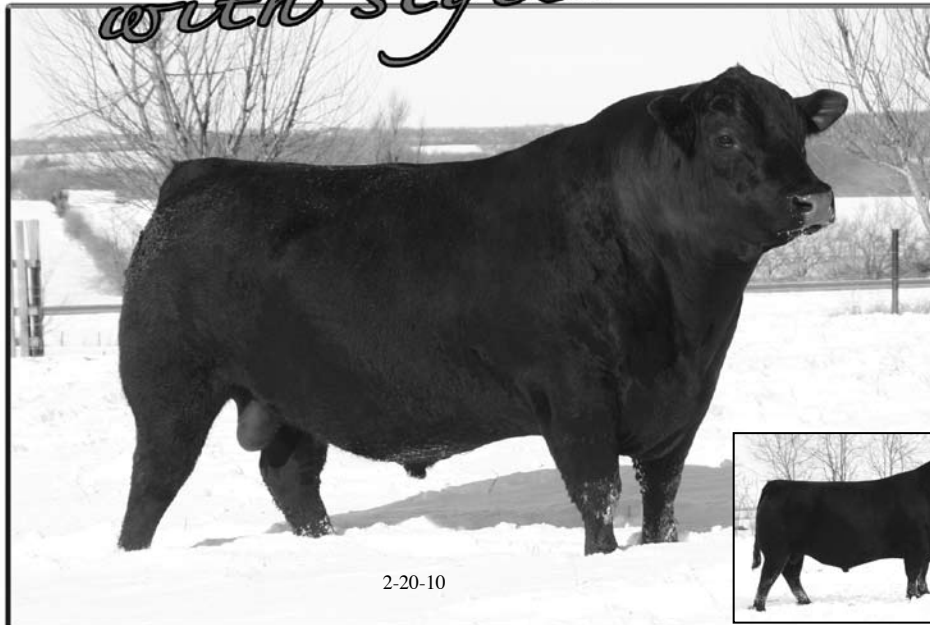

BC **BALANCE** 516-7
with style.

BC Balance 516-7 15751698 • Sire: BC Matrix 4132

CED: +8 BW: +1.5 WW: +55 YW: +92 CEM: +6 Milk: +18

CW: +11 Marb: +.11 RE: +.37 SW: +29.93 SF: +29.22 SG: +17.87 SQG: +10.01 SYG: +7.86 SB +38.17

BW: 71 • Adj. 205: 731 • YW: 1205 • Owned with Trowbridge Farms, Ghent, NY. (518) 369-6584

Semen available $25 • Inquire about volume discounts • Recommended for heifers!

Dam: "516" is a moderate, deep bodied sharp cut young female from our Belle family. "516" is sired by BC Marathon (the sire of BC Raven). Marathon is also a maternal brother to BC Lookout, BC Big Daddy, BC Maverick, BC Mid Emblazon, BC Rubicon, BC Rocket 44, BC Westmorland, BC Solar, BC Bailout and BC Mr Beef 702-8.

Grandam: by OCC Just Right who is an Emblazon out of Anchor's dam.

Great grandam: by EXT, she was Grand Champion Cow at the 1996 NJAS, "E Belle" is also the dam of BC Belle Ringer, BC Wager and BC No Gamble.

Bill, Donna & Trey Conley
5119 Hwy. 6 • Clarksdale, MO 64430
816-248-5533 • 816-393-5514

50 Bulls for sale private treaty.

Visitors are always welcome!

www.conleyangusfarm.com

E-mail: ConleyAngus@centurytel.net

Located 16 miles east of the American Angus Association.

CONLEY CATTLE

KYLE & AMANDA CONLEY
580-618-4533